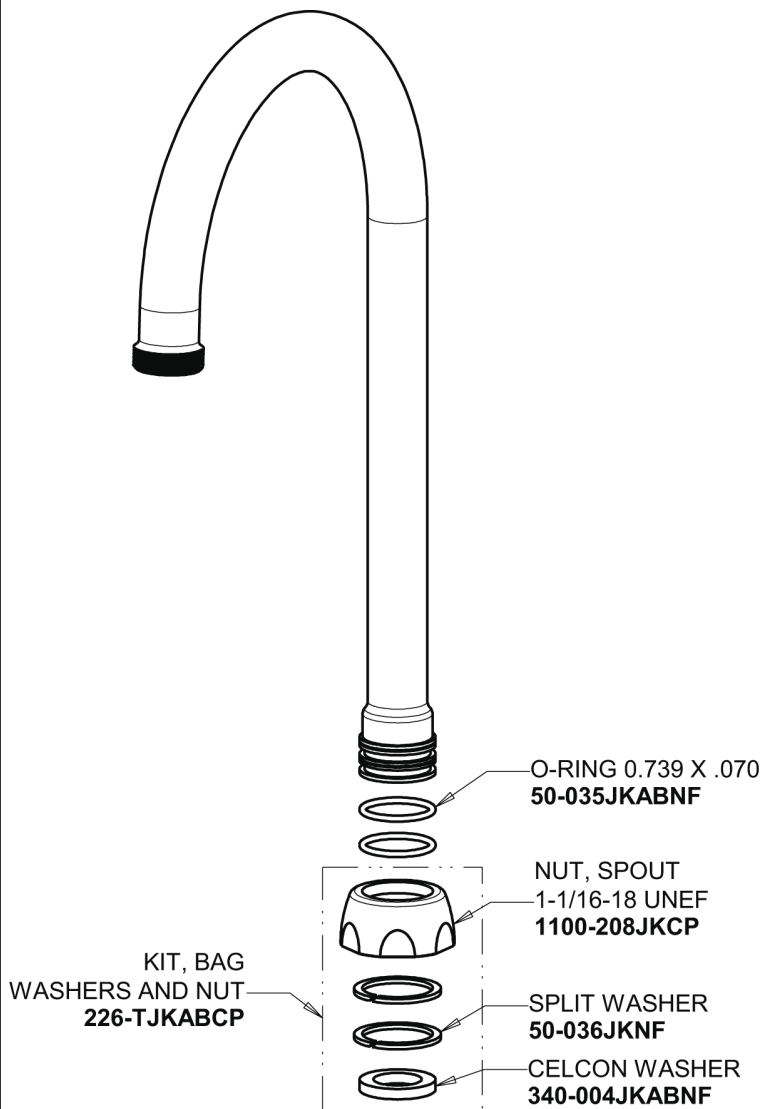

Repair Parts

50-ABCP

Hot and Cold Water Mixing Sink Faucet

**CHICAGO
FAUCETS**

a Geberit company

Base Parts:

5-1/4" Rigid / Swing Gooseneck Spout GN2AJKABCP

For Technical Assistance:

Hot and Cold Water Mixing Sink Faucet

a Geberit company

2-3/8" Lever Handle
369-PRJKCP

2.2 GPM (8.3 L/min) Aerator
E3JKABCP

Quartern Compression Cartridge (pair)
1-099XTJKABNF (right)
1-100XTJKABNF (left)