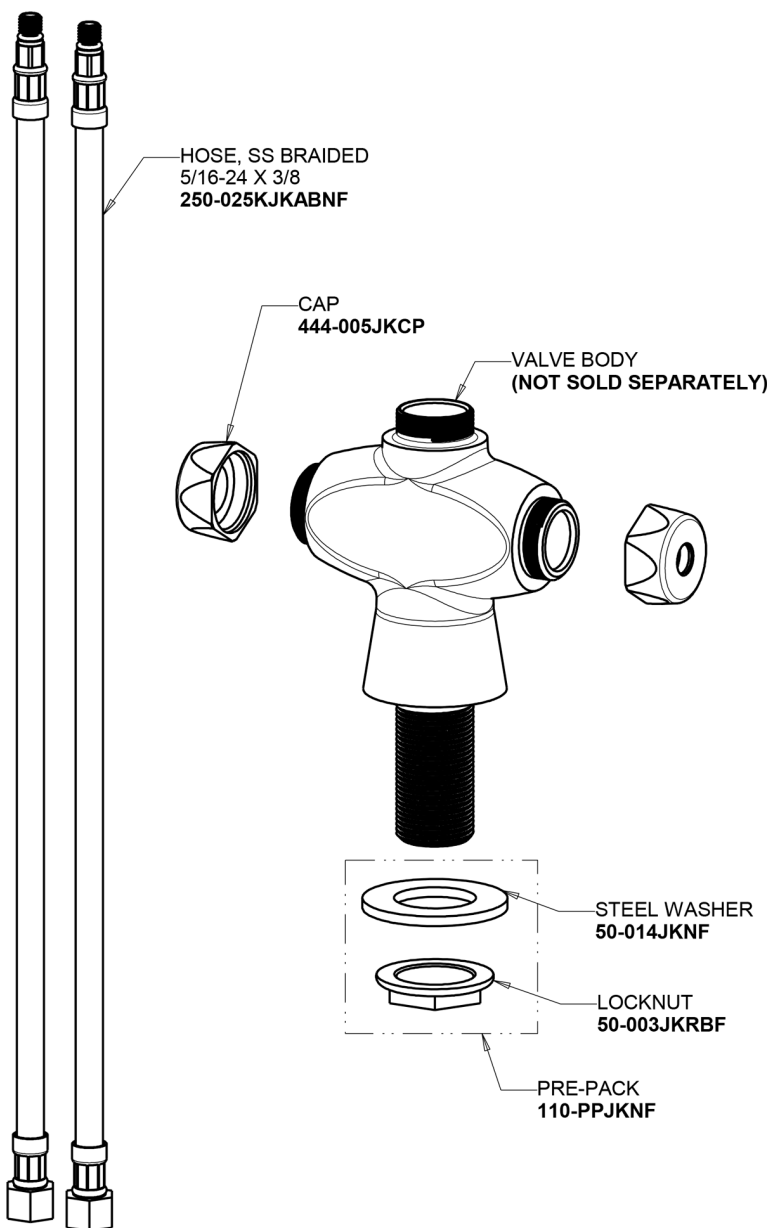

Repair Parts

50-ABCP

Hot and Cold Water Mixing Sink Faucet

**CHICAGO
FAUCETS**

a Geberit company

Base Parts:

5-1/4" Rigid / Swing Gooseneck Spout GN2AJKABCP

For Technical Assistance:

Hot and Cold Water Mixing Sink Faucet

a Geberit company

2-3/8" Lever Handle
369-PRJKCP

2.2 GPM (8.3 L/min) Aerator
E3JKABCP

Quartern Compression Cartridge (pair)
1-099XTJKABNF (right)
1-100XTJKABNF (left)